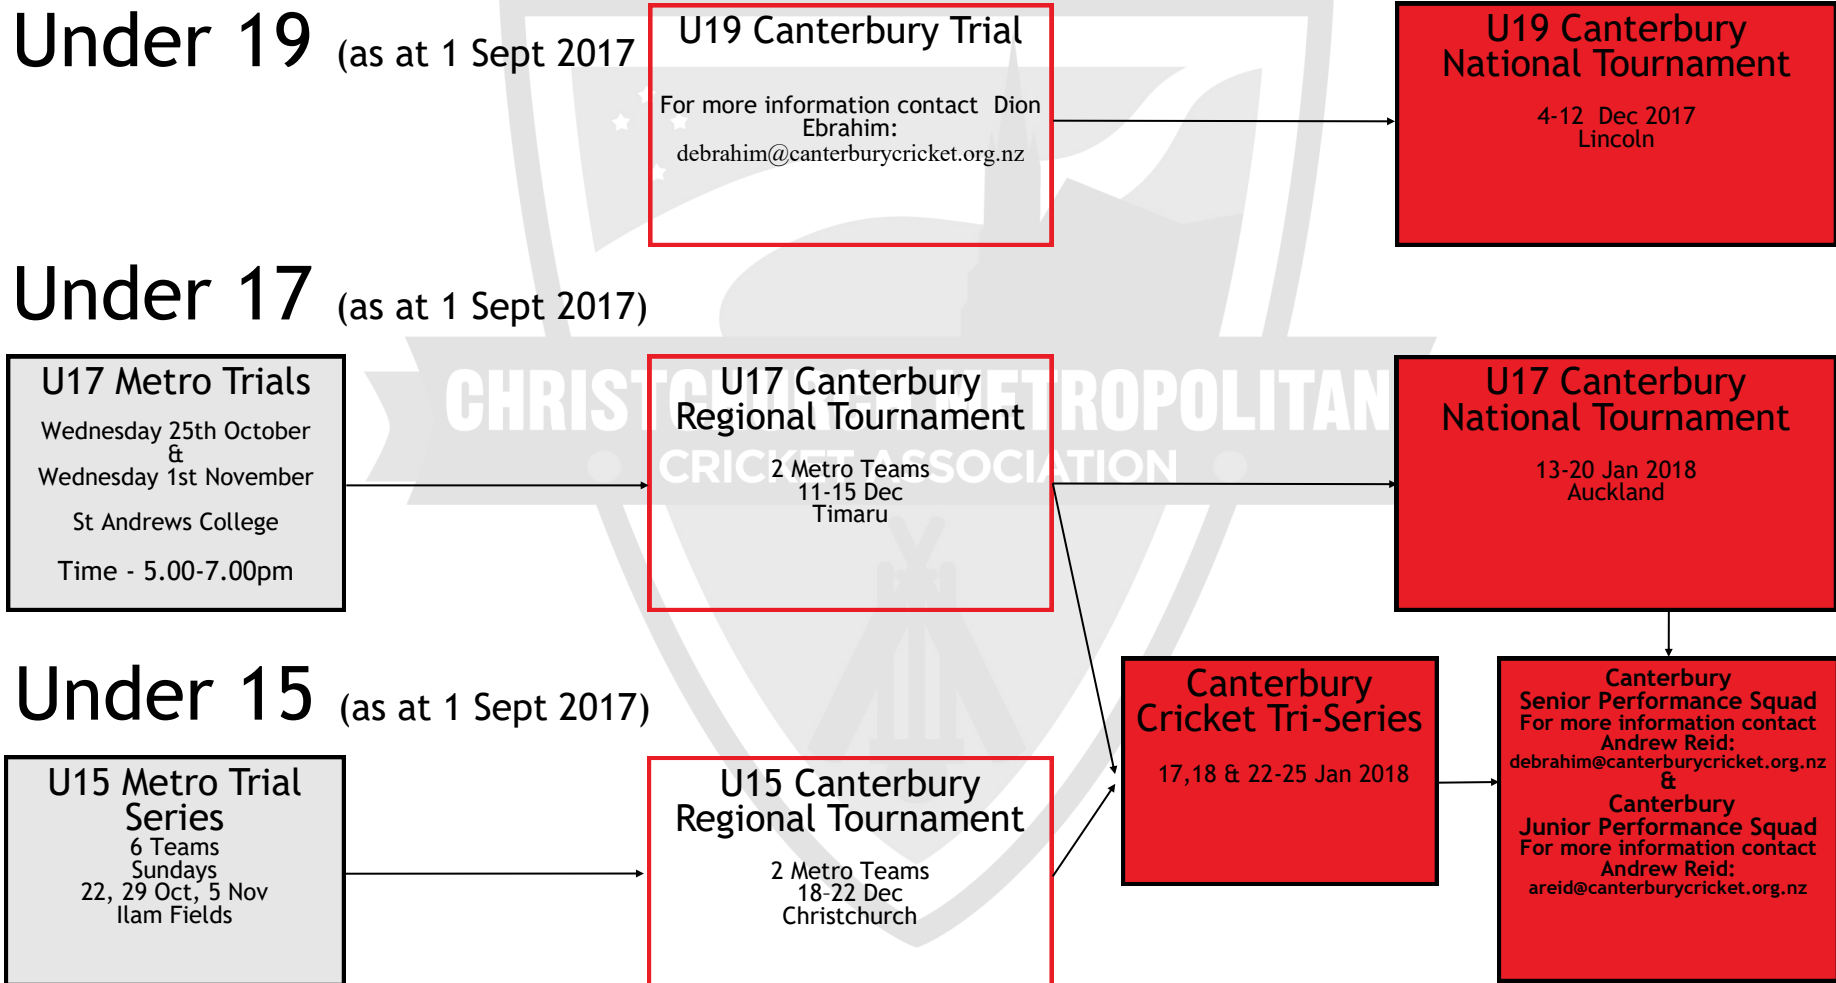

CHRISTCHURCH METROPOLITAN CRICKET ASSOCIATION

Christchurch Metro Age Group Boys Representative Pathway 2017/18

Nominate yourself at www.christchurchmetrocricket.com