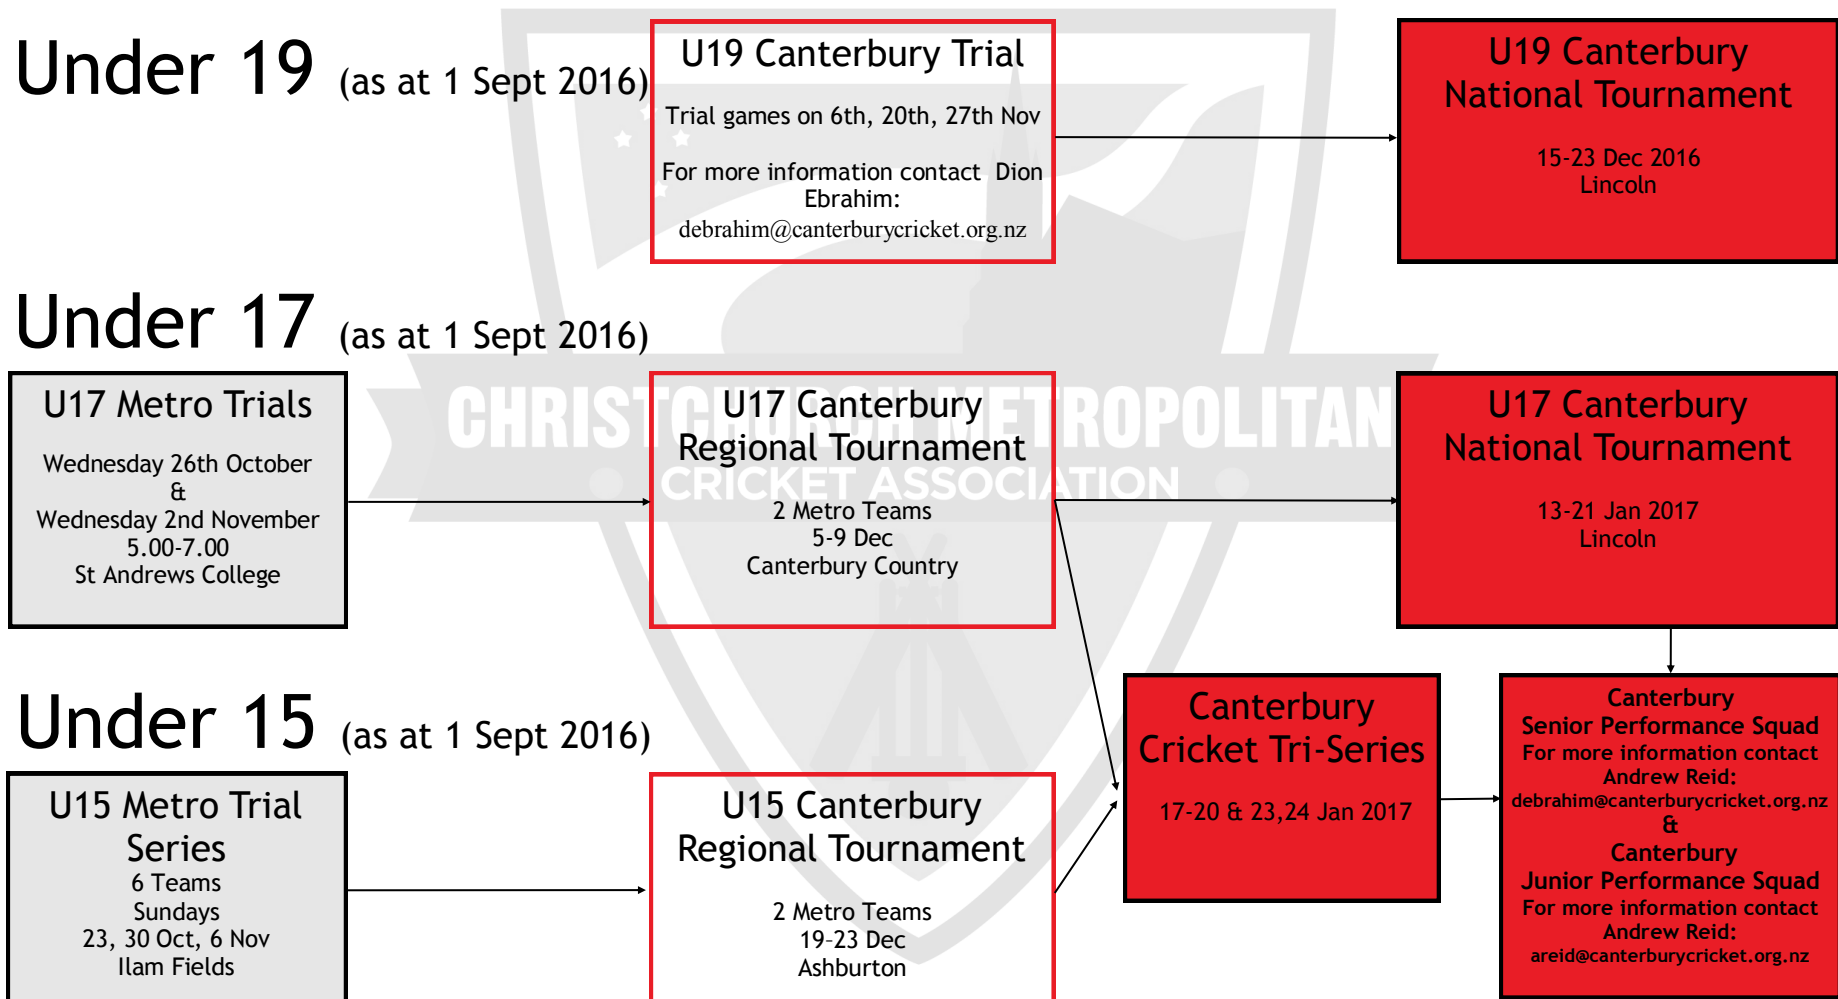

CHRISTCHURCH METROPOLITAN CRICKET ASSOCIATION

Christchurch Metro Age Group Boys Representative Pathway 2016/17

Nominate yourself at www.christchurchmetrocricket.com